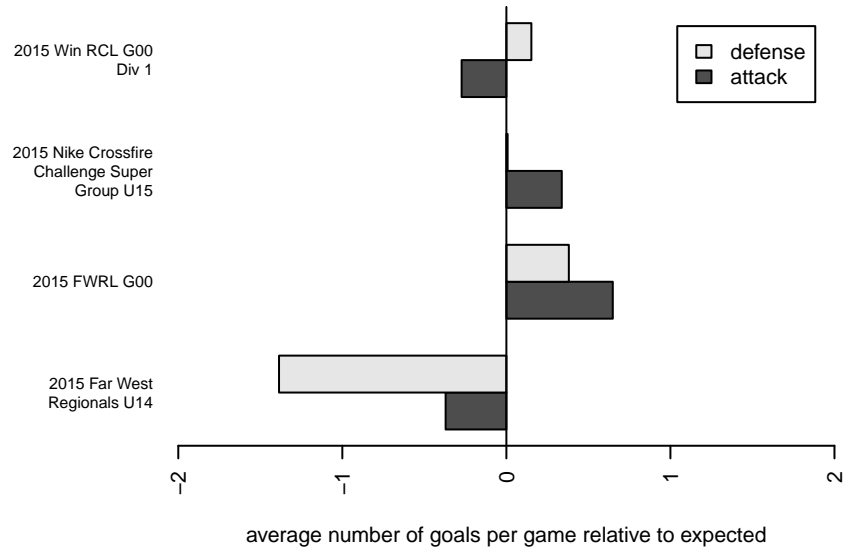

**attack and defense variance (black dot)
relative to other teams
and top 10 in region**

**attack and defense rating
relative to others at age
and all opponents in last 13 months**

Performance relative to 13 month average