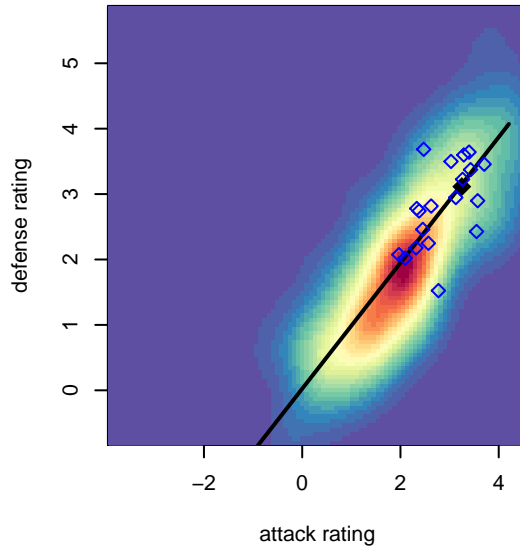

**attack and defense variance (black dot)
relative to other teams
and top 10 in region**

**attack and defense rating
relative to others at age
and all opponents in last 13 months**

Performance relative to 13 month average