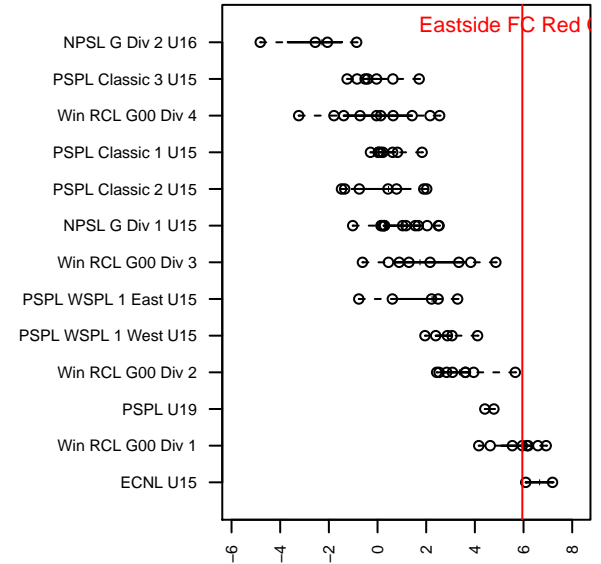

**attack and defense variance (black dot)
relative to other teams
and top 10 in region**

**attack and defense rating
relative to others at age
and all opponents in last 13 months**

Performance relative to 13 month average