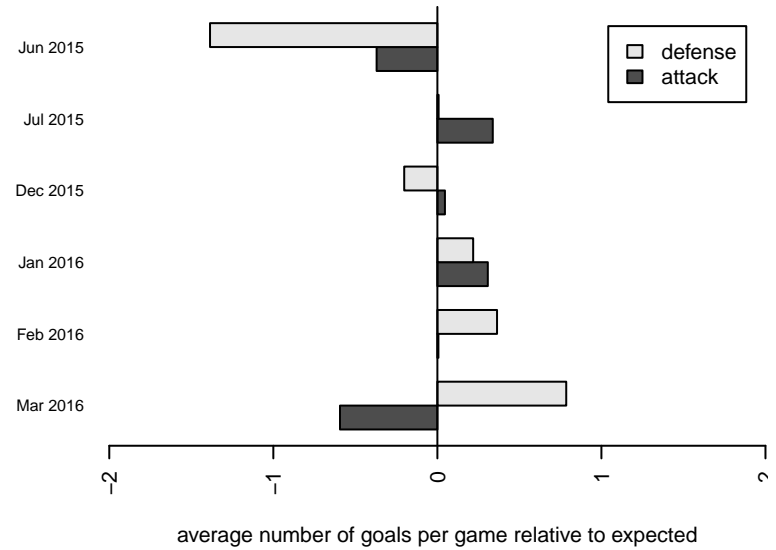

Performance relative to 13 month average