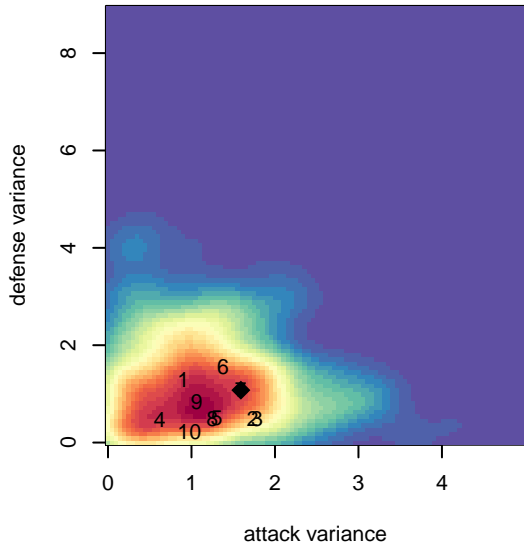

**attack and defense variance (black dot)
relative to other teams
and top 10 in region**

**attack and defense rating
relative to others at age
and all opponents in last 13 months**

Performance relative to 13 month average